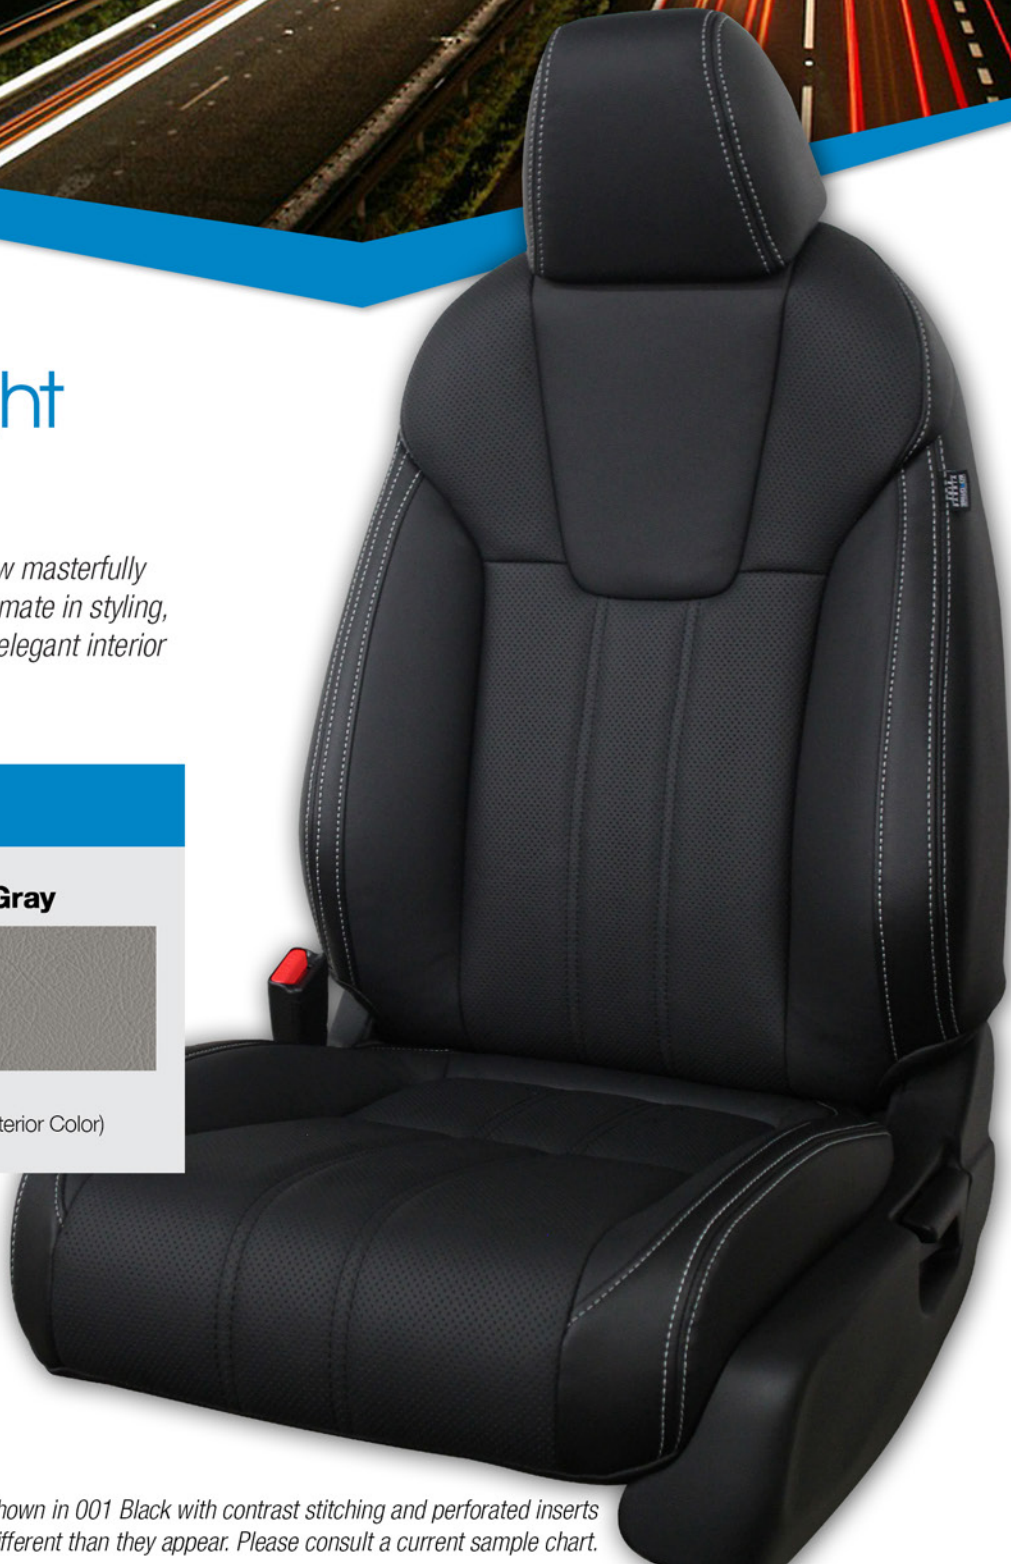

2019 Honda Insight Leather Interior

Manufactured exclusively by Roadwire, the all new masterfully designed Honda Insight interior combines the ultimate in styling, with cutting edge technology, to create the most elegant interior ever released for the Honda Insight.

RECOMMENDED ROADWIRE LEATHER COLORS

001 Black

Black
(Manufacturer Interior Color)

091 Dove Gray

Ivory
(Manufacturer Interior Color)

Premium
Leather
Interiors

*Shown in 001 Black with contrast stitching and perforated inserts
Colors may be different than they appear. Please consult a current sample chart.